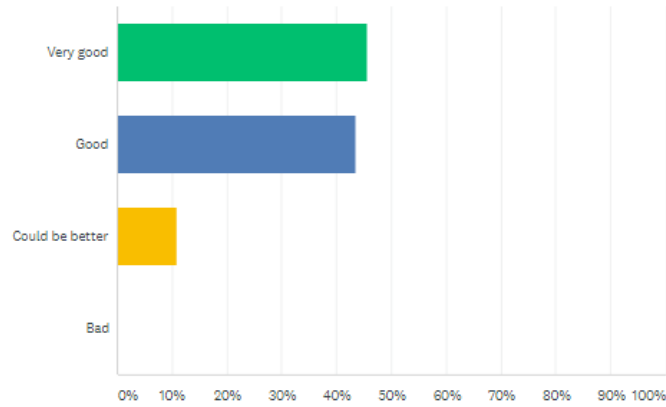

## Were the activities useful for the project?

Answered: 46 Skipped: 0

ANSWER CHOICES	RESPONSES	
▼ Very useful	63.04%	29
▼ Quite useful	34.78%	16
▼ Not very useful	2.17%	1
▼ Not at all	0.00%	0
<b>TOTAL</b>		<b>46</b>

Comments (3)

Q4

Customize

Export

How would you rate the organization of the activities in Bauska?

Answered: 46 Skipped: 0

ANSWER CHOICES	RESPONSES
Very good	45.65% 21
Good	43.48% 20
Could be better	10.87% 5
Bad	0.00% 0
<b>TOTAL</b>	<b>46</b>