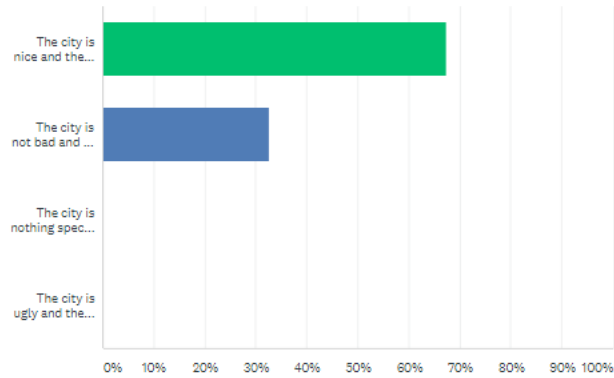

Q8

Customize Export

What are your impressions about Bauska and the people you have met?

Answered: 46 Skipped: 0