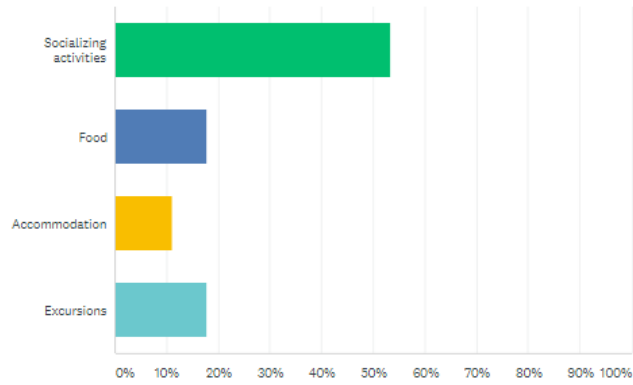

Comments (2)

Q6

Customize Export

What did you like most during your stay in Bauska?

Answered: 45 Skipped: 1

ANSWER CHOICES	RESPONSES
▼ Socializing activities	53.33% 24
▼ Food	17.78% 8
▼ Accommodation	11.11% 5
▼ Excursions	17.78% 8
<b>TOTAL</b>	<b>45</b>