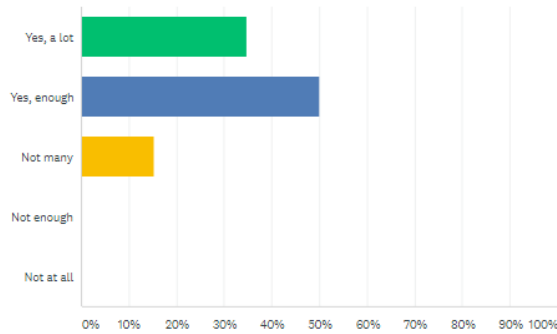

Customize Export

What are your impressions about Bauska and the people you have met?

Answered: 46 Skipped: 0

ANSWER CHOICES	RESPONSES
▼ The city is nice and the people are friendly	67.39% 31
▼ The city is not bad and the people are quite nice	32.61% 15
▼ The city is nothing special and the people are quite detached	0.00% 0
▼ The city is ugly and the people are narrowminded	0.00% 0
<b>TOTAL</b>	<b>46</b>

Comments (3)

Q9

Customize Export

Do you think that you had enough socializing activities?

Answered: 46 Skipped: 0

ANSWER CHOICES	RESPONSES
▼ Yes, a lot	34.78% 16
▼ Yes, enough	50.00% 23
▼ Not many	15.22% 7
▼ Not enough	0.00% 0
▼ Not at all	0.00% 0
<b>TOTAL</b>	<b>46</b>