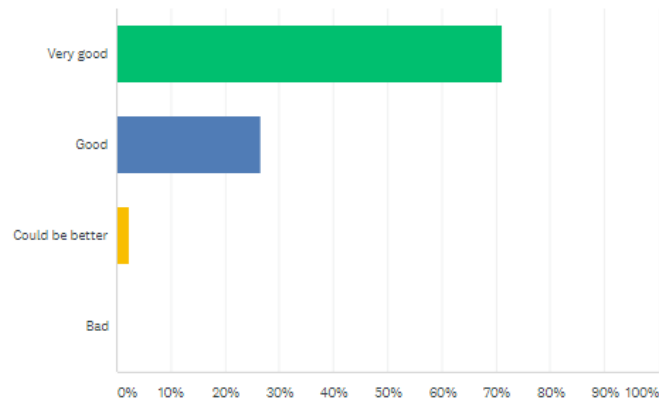

ANSWER CHOICES	RESPONSES
Very good	45.65% 21
Good	43.48% 20
Could be better	10.87% 5
Bad	0.00% 0
TOTAL	46

Comments (2)

Q5

Customize

Export

How would you describe the guest-host cooperation?

Answered: 45 Skipped: 1