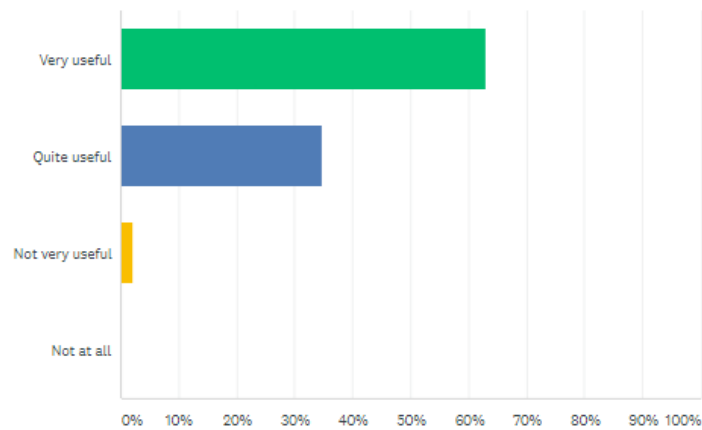

## Are you a student or a teacher?

Answered: 46 Skipped: 0

ANSWER CHOICES	RESPONSES	
▼ Student	63.04%	29
▼ Teacher	36.96%	17
<b>TOTAL</b>		<b>46</b>

Q3

Customize

Export

## Were the activities useful for the project?

Answered: 46 Skipped: 0

ANSWER CHOICES	RESPONSES	
▼ Very useful	63.04%	29
▼ Quite useful	34.78%	16
▼ Not very useful	2.17%	1
▼ Not at all	0.00%	0
<b>TOTAL</b>		<b>46</b>