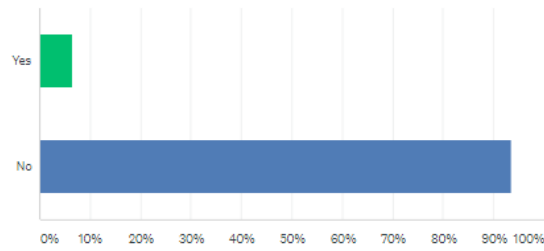

ANSWER CHOICES	RESPONSES
▼ Yes	6.52% 3
▼ No	93.48% 43
TOTAL	46

Comments (1)