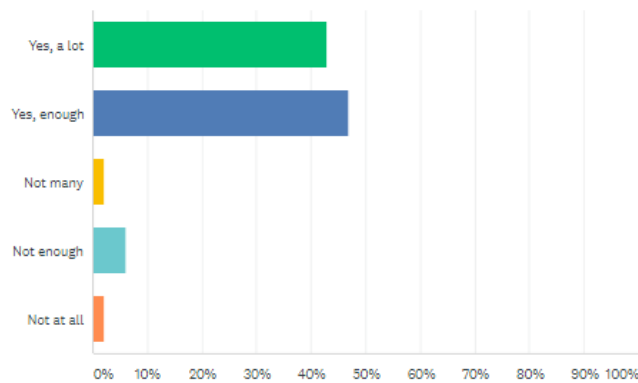

Do you think that you had enough socializing activities?

Answered: 49 Skipped: 0

ANSWER CHOICES	RESPONSES
▼ Yes, a lot	42.86% 21
▼ Yes, enough	46.94% 23
▼ Not many	2.04% 1
▼ Not enough	6.12% 3
▼ Not at all	2.04% 1
TOTAL	49

Comments (0)