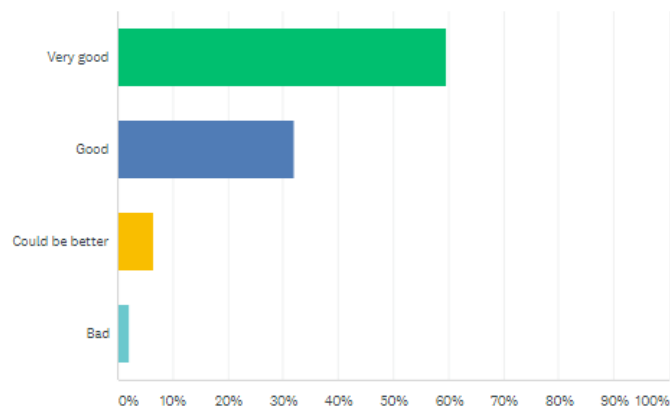

ANSWER CHOICES	RESPONSES	
Very good	54.17%	26
Good	41.67%	20
Could be better	4.17%	2
Bad	0.00%	0
TOTAL		48

Comments (1)

Q5

Customize Export

How would you describe the guest-host cooperation?

Answered: 47 Skipped: 2