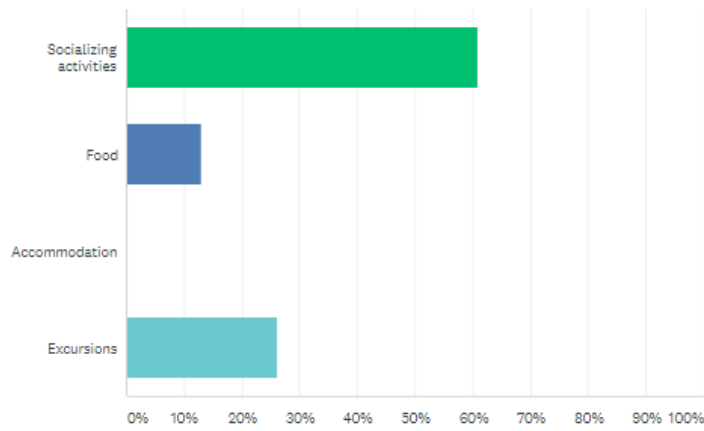

### What did you like most during your stay in Moreni?

Answered: 46 Skipped: 3

ANSWER CHOICES	RESPONSES
▼ Socializing activities	60.87% 28
▼ Food	13.04% 6
▼ Accommodation	0.00% 0
▼ Excursions	26.09% 12
<b>TOTAL</b>	<b>46</b>