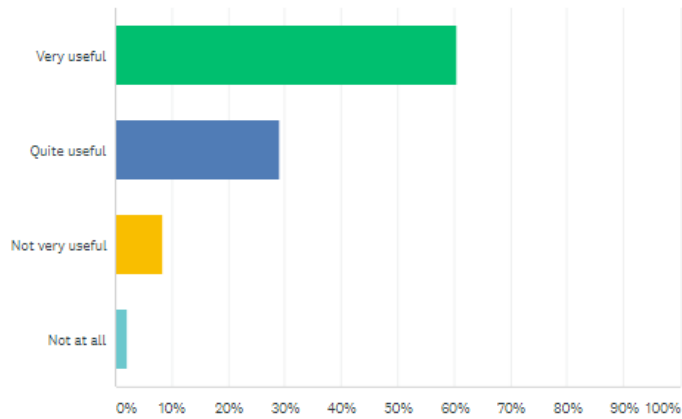

## Are you a student or a teacher?

Answered: 49 Skipped: 0

ANSWER CHOICES	RESPONSES
Student	71.43% 36
Teacher	28.57% 14
<b>TOTAL</b>	<b>49</b>

Q3

Customize

Export

## Were the activities useful for the project?

Answered: 48 Skipped: 1

ANSWER CHOICES	RESPONSES
Very useful	60.42% 29
Quite useful	29.17% 14
Not very useful	8.33% 4
Not at all	2.08% 1
<b>TOTAL</b>	<b>48</b>