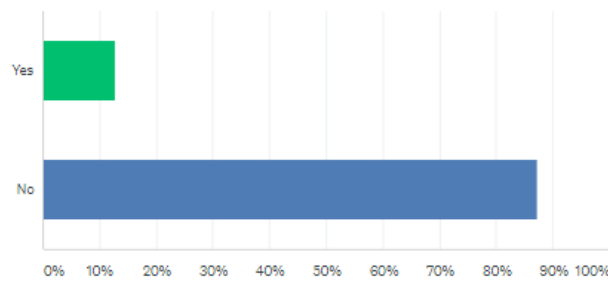

Did you have any problems during your stay in Moreni?

Answered: 47 Skipped: 2

ANSWER CHOICES	RESPONSES
▼ Yes	12.77% 6
▼ No	87.23% 41
TOTAL	47

[Comments (4)](#)