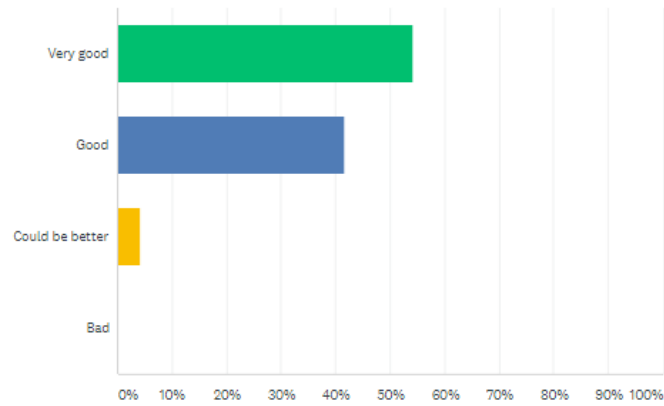

Q4

Customize Export

How would you rate the organization of the activities in Moreni?

Answered: 48 Skipped: 1