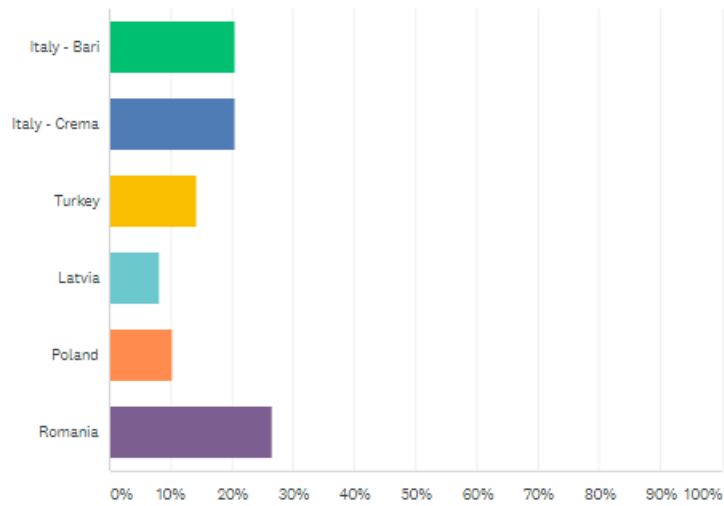

## MOBILITY ROMANIA – SURVEY

Q1

Customize

Export

What country do you come from?

Answered: 49 Skipped: 0

ANSWER CHOICES	RESPONSES
Italy - Bari	20.41% 10
Italy - Crema	20.41% 10
Turkey	14.29% 7
Latvia	8.16% 4
Poland	10.20% 5
Romania	26.53% 13
<b>TOTAL</b>	<b>49</b>