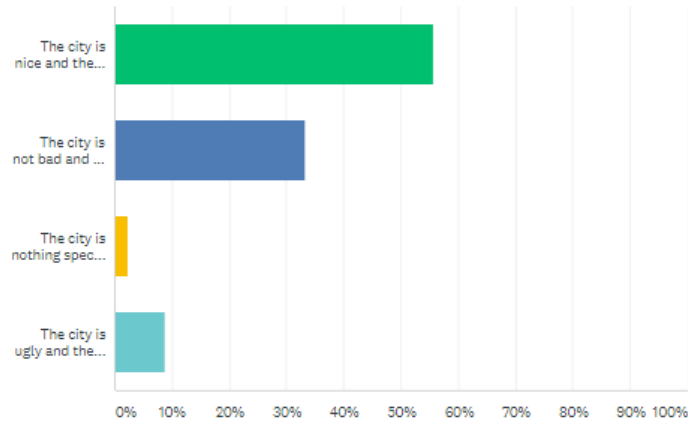

### What did you like most during your stay in Moreni?

Answered: 46 Skipped: 3

ANSWER CHOICES	RESPONSES
▼ Socializing activities	60.87% 28
▼ Food	13.04% 6
▼ Accommodation	0.00% 0
▼ Excursions	26.09% 12
<b>TOTAL</b>	<b>46</b>

### Did you have any problems during your stay in Moreni?

Answered: 47 Skipped: 2

ANSWER CHOICES	RESPONSES
▼ Yes	12.77% 6
▼ No	87.23% 41
<b>TOTAL</b>	<b>47</b>

[Comments \(4\)](#)

Q8

Customize Export

### What are your impressions about Moreni and the people you have met?

Answered: 45 Skipped: 4

ANSWER CHOICES	RESPONSES
▼ The city is nice and the people are friendly	55.56% 25
▼ The city is not bad and the people are quite nice	33.33% 15
▼ The city is nothing special and the people are quite detached	2.22% 1
▼ The city is ugly and the people are narrowminded	8.89% 4
<b>TOTAL</b>	<b>45</b>