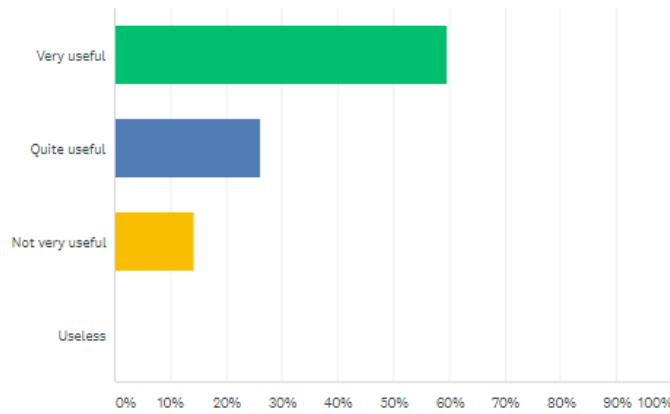

Q2

Customize

Export

Are you a student or a teacher?

Answered: 41 Skipped: 1

ANSWER CHOICES	RESPONSES
Teacher	24.39% 10
Student	75.61% 31
TOTAL	41

Q3

Customize

Export

Were the activities useful for the project?

Answered: 42 Skipped: 0

ANSWER CHOICES	RESPONSES
Very useful	59.52% 25
Quite useful	26.19% 11
Not very useful	14.29% 6
Useless	0.00% 0
Total Respondents: 42	