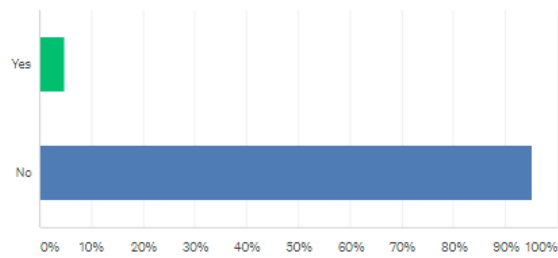

ANSWER CHOICES	RESPONSES
▼ Yes	4.76% 2
▼ No	95.24% 40
TOTAL	42