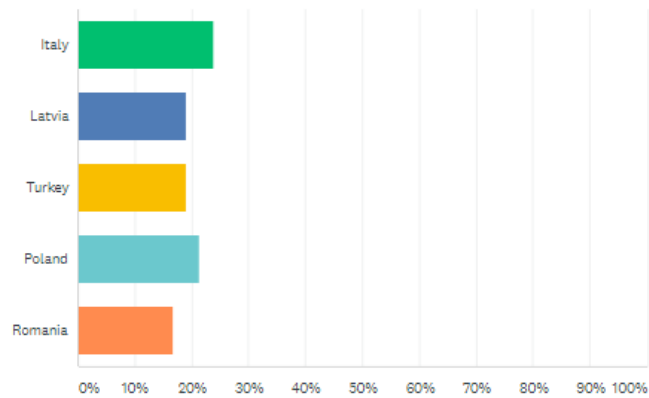

MOBILITY CREMA – SURVEY

Q1

Customize Export

What country do you come from?

Answered: 42 Skipped: 0

ANSWER CHOICES	RESPONSES
Italy	23.81% 10
Latvia	19.05% 8
Turkey	19.05% 8
Poland	21.43% 9
Romania	16.67% 7
TOTAL	42