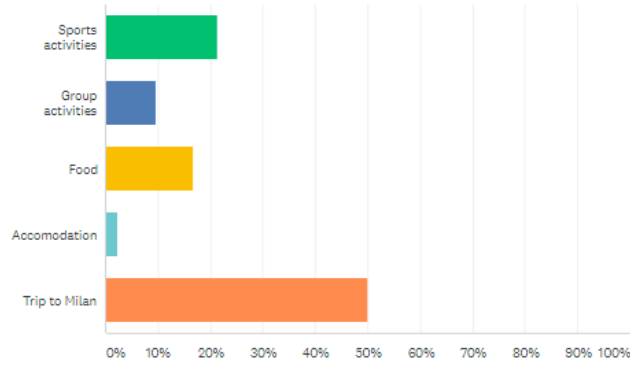

What did you like most during your stay in Crema?

Answered: 42 Skipped: 0

ANSWER CHOICES	RESPONSES
▼ Sports activities	21.43% 9
▼ Group activities	9.52% 4
▼ Food	16.67% 7
▼ Accomodation	2.38% 1
▼ Trip to Milan	50.00% 21
TOTAL	42