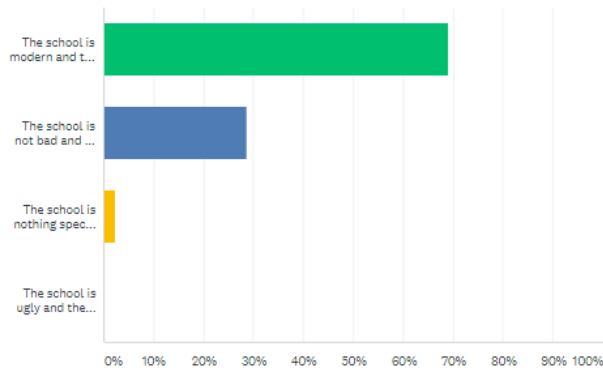

What did you like most during your stay in Crema?

Answered: 42 Skipped: 0

ANSWER CHOICES	RESPONSES
▼ Sports activities	21.43% 9
▼ Group activities	9.52% 4
▼ Food	16.67% 7
▼ Accomodation	2.38% 1
▼ Trip to Milan	50.00% 21
TOTAL	42

Q7

Customize Export

Did you have any problems during your stay in Crema?

Answered: 42 Skipped: 0

ANSWER CHOICES	RESPONSES
▼ Yes	4.76% 2
▼ No	95.24% 40
TOTAL	42

Q8

Customize Export

What are your impressions of the school and the people you have met?

Answered: 42 Skipped: 0

ANSWER CHOICES	RESPONSES
▼ The school is modern and the people are nice and friendly	69.05% 29
▼ The school is not bad and the people are quite nice	28.57% 12
▼ The school is nothing special and the people are quite detached	2.38% 1
▼ The school is ugly and the people are rude	0.00% 0
TOTAL	42