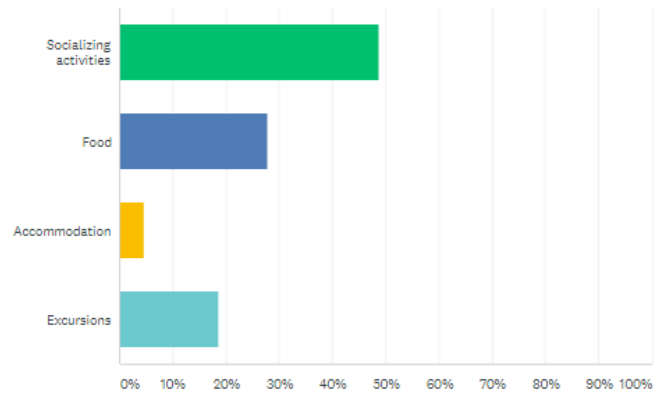

Comments (0)

Q6

Customize

Export

What did you like most during your stay in Istanbul?

Answered: 43 Skipped: 1

ANSWER CHOICES	RESPONSES
▼ Socializing activities	48.84% 21
▼ Food	27.91% 12
▼ Accommodation	4.65% 2
▼ Excursions	18.60% 8
<b>TOTAL</b>	<b>43</b>