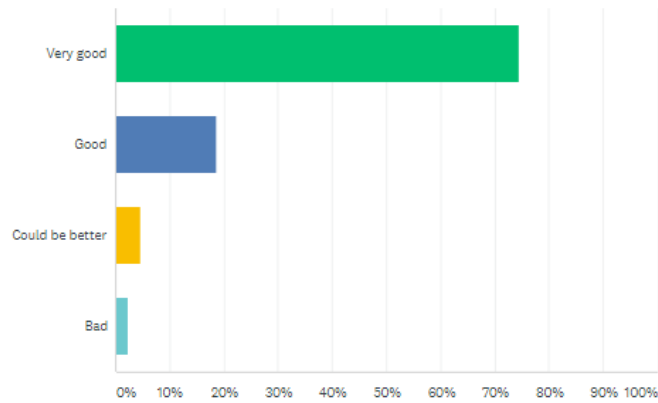

ANSWER CHOICES	RESPONSES
Very good	65.12% 28
Good	25.58% 11
Could be better	9.30% 4
Bad	0.00% 0
TOTAL	43

Comments (3)

Q5

Customize Export

How would you describe the guest-host cooperation?

Answered: 43 Skipped: 1