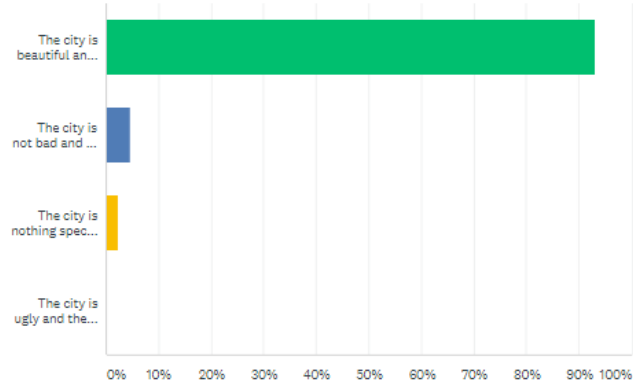

Q8

Customize Export

What are your impressions about Istanbul and the people you have met?

Answered: 44 Skipped: 0