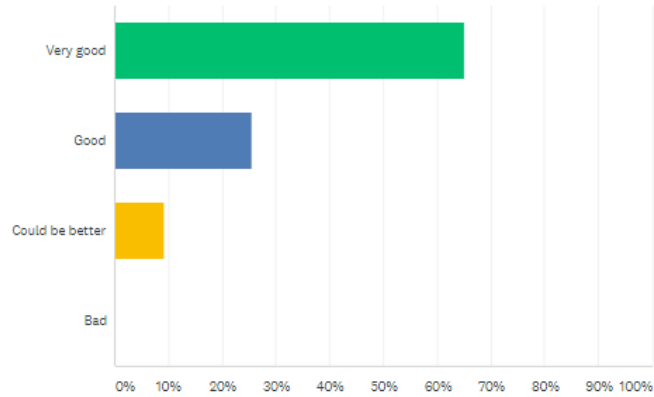

### Were the activities useful for the project?

Answered: 42 Skipped: 2

ANSWER CHOICES	RESPONSES
Very useful	59.52% 25
Quite useful	38.10% 16
Not very useful	2.38% 1
Not at all	0.00% 0
<b>TOTAL</b>	<b>42</b>

Comments (1)

Q4

Customize Export

How would you rate the organization of the activities in Istanbul?

Answered: 43 Skipped: 1

ANSWER CHOICES	RESPONSES
Very good	65.12% 28
Good	25.58% 11
Could be better	9.30% 4
Bad	0.00% 0
<b>TOTAL</b>	<b>43</b>