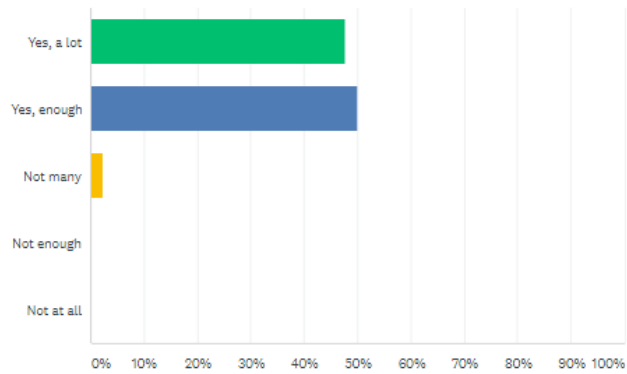

Q8

Customize Export

What are your impressions about Istanbul and the people you have met?

Answered: 44 Skipped: 0

ANSWER CHOICES	RESPONSES
▼ The city is beautiful and the people are nice and friendly	93.18% 41
▼ The city is not bad and the people are quite nice	4.55% 2
▼ The city is nothing special and the people are quite detached	2.27% 1
▼ The city is ugly and the people are narrowminded	0.00% 0
<b>TOTAL</b>	<b>44</b>

Comments (0)

Q9

Customize Export

Do you think that you had enough socializing activities?

Answered: 44 Skipped: 0

ANSWER CHOICES	RESPONSES
▼ Yes, a lot	47.73% 21
▼ Yes, enough	50.00% 22
▼ Not many	2.27% 1
▼ Not enough	0.00% 0
▼ Not at all	0.00% 0
<b>TOTAL</b>	<b>44</b>