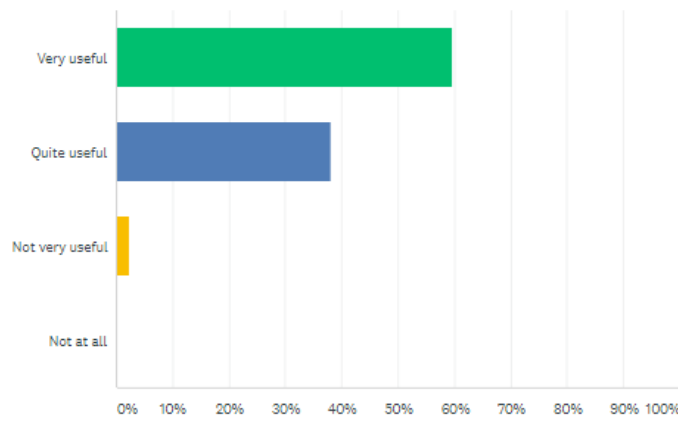

### Are you a student or a teacher?

Answered: 44 Skipped: 0

ANSWER CHOICES	RESPONSES
Student	75.00% 33
Teacher	25.00% 11
<b>TOTAL</b>	<b>44</b>

Q3

Customize Export

### Were the activities useful for the project?

Answered: 42 Skipped: 2

ANSWER CHOICES	RESPONSES
Very useful	59.52% 25
Quite useful	38.10% 16
Not very useful	2.38% 1
Not at all	0.00% 0
<b>TOTAL</b>	<b>42</b>