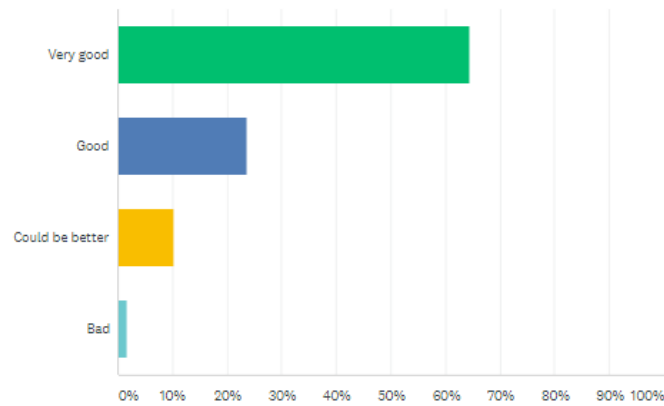

ANSWER CHOICES	RESPONSES
Very good	49.15% 29
Good	18.64% 11
Could be better	20.34% 12
Bad	11.86% 7
TOTAL	59

Comments (4)

Q5

Customize Export

How would you describe the guest-host cooperation?

Answered: 59 Skipped: 0