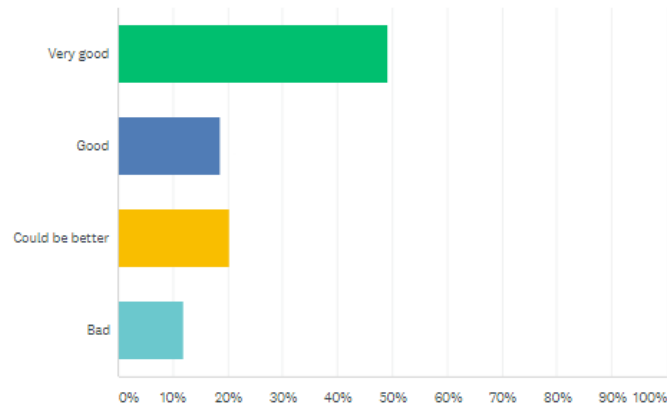

## Were the activities useful for the project?

Answered: 59 Skipped: 0

ANSWER CHOICES	RESPONSES
▼ Very useful	37.29% 22
▼ Quite useful	32.20% 19
▼ Not very useful	22.03% 13
▼ Not at all	8.47% 5
<b>TOTAL</b>	<b>59</b>

Comments (8)

Q4

Customize Export

How would you rate the organization of the meeting in Białystok?

Answered: 59 Skipped: 0

ANSWER CHOICES	RESPONSES
Very good	49.15% 29
Good	18.64% 11
Could be better	20.34% 12
Bad	11.86% 7
<b>TOTAL</b>	<b>59</b>