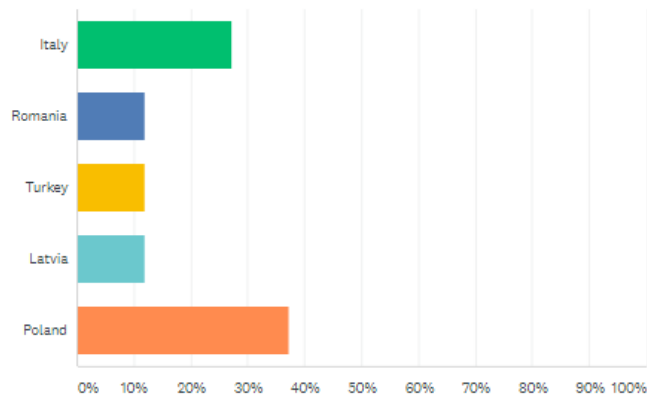

Co-funded by the  
Erasmus+ Programme  
of the European Union

KA2 Strategic Partnership  
2015-1-IT02-KA201-015458

Slow down, Move your body, Improve your diet,  
Learn for life, and Enjoy school time S.M.I.L.E.

## MOBILITY POLAND - SURVEY

Q1

Customize Export

What country do you come from?

Answered: 59 Skipped: 0

ANSWER CHOICES	RESPONSES
▼ Italy	27.12% 16
▼ Romania	11.86% 7
▼ Turkey	11.86% 7
▼ Latvia	11.86% 7
▼ Poland	37.29% 22
<b>TOTAL</b>	<b>59</b>