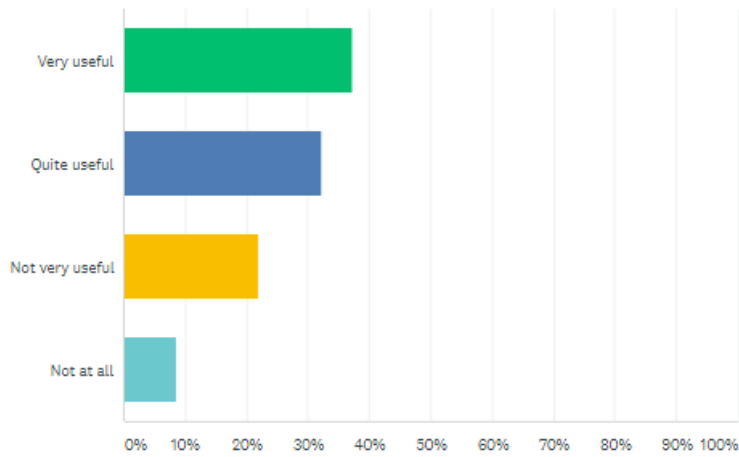

## Are you a student or a teacher?

Answered: 59 Skipped: 0

ANSWER CHOICES	RESPONSES
▼ Student	79.66% 47
▼ Teacher	20.34% 12
<b>TOTAL</b>	<b>59</b>

Q3

Customize

Export

## Were the activities useful for the project?

Answered: 59 Skipped: 0

ANSWER CHOICES	RESPONSES
▼ Very useful	37.29% 22
▼ Quite useful	32.20% 19
▼ Not very useful	22.03% 13
▼ Not at all	8.47% 5
<b>TOTAL</b>	<b>59</b>