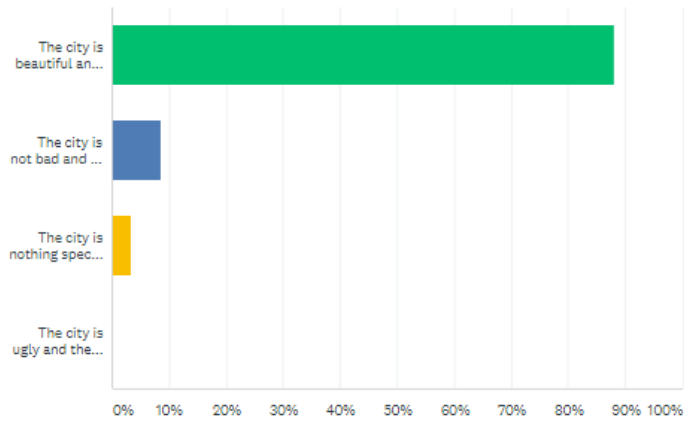

### Did you have any problems during your stay in Białystok?

Answered: 59 Skipped: 0

ANSWER CHOICES	RESPONSES
▼ Yes	5.08% 3
▼ No	89.83% 53
▼ Comments	Responses 5.08% 3
<b>TOTAL</b>	<b>59</b>

Q8

Customize Export

### What are your impressions about Białystok and the people you have met?

Answered: 59 Skipped: 0

ANSWER CHOICES	RESPONSES
▼ The city is beautiful and the people are nice and friendly	88.14% 52
▼ The city is not bad and the people are quite nice	8.47% 5
▼ The city is nothing special and the people are quite detached	3.39% 2
▼ The city is ugly and the people are narrowminded	0.00% 0
<b>TOTAL</b>	<b>59</b>