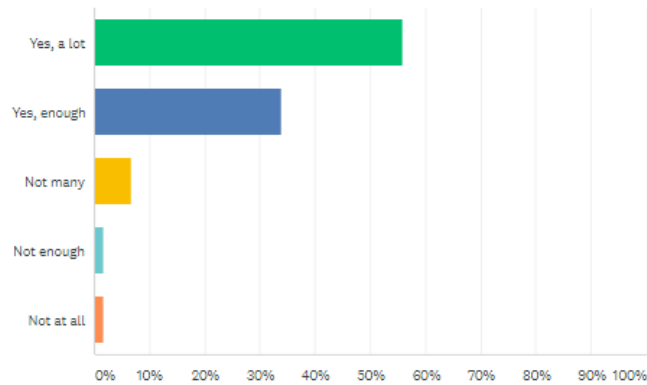

Do you think that you had enough socializing activities?

Answered: 59 Skipped: 0

ANSWER CHOICES	RESPONSES
▼ Yes, a lot	55.93% 33
▼ Yes, enough	33.90% 20
▼ Not many	6.78% 4
▼ Not enough	1.69% 1
▼ Not at all	1.69% 1
TOTAL	59

Comments (1)