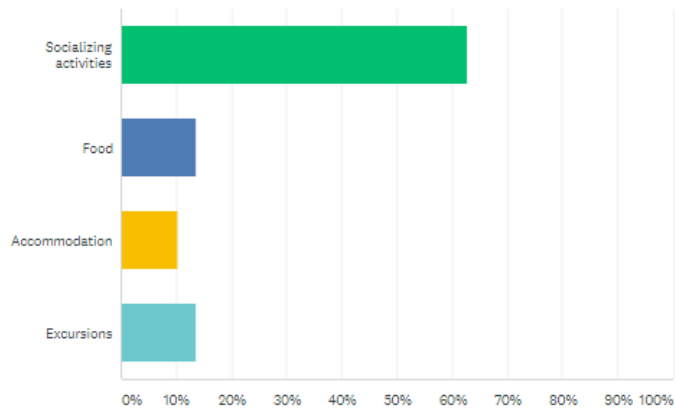

### What did you like most during your stay in Białystok?

Answered: 59 Skipped: 0

ANSWER CHOICES	RESPONSES
▼ Socializing activities	62.71% 37
▼ Food	13.56% 8
▼ Accommodation	10.17% 6
▼ Excursions	13.56% 8
<b>TOTAL</b>	<b>59</b>