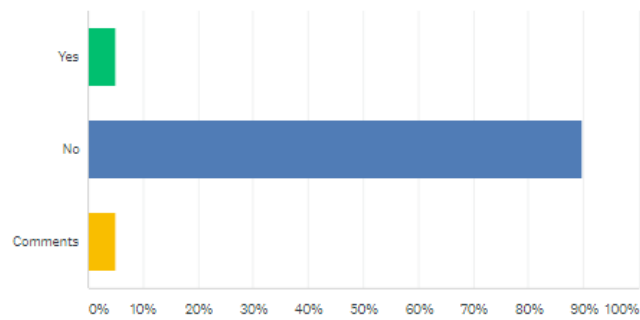

Did you have any problems during your stay in Białystok?

Answered: 59 Skipped: 0

ANSWER CHOICES	RESPONSES
▼ Yes	5.08% 3
▼ No	89.83% 53
▼ Comments	Responses 5.08% 3
TOTAL	59