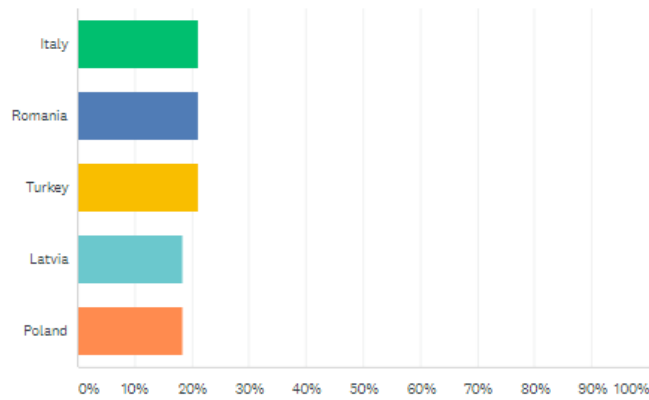

MOBILITY BARI - SURVEY

Q1

Customize

Export

What country do you come from?

Answered: 38 Skipped: 0

| ANSWER CHOICES | RESPONSES |
|----------------|-----------|
| ▼ Italy | 21.05% 8 |
| ▼ Romania | 21.05% 8 |
| ▼ Turkey | 21.05% 8 |
| ▼ Latvia | 18.42% 7 |
| ▼ Poland | 18.42% 7 |
| TOTAL | 38 |