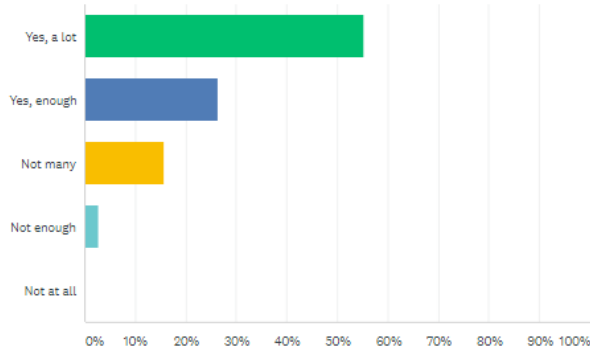

Comments (0)

Q7

Customize

Export

Did you have any problems during your stay in Bari?

Answered: 38 Skipped: 0

| ANSWER CHOICES | RESPONSES |
|----------------|-----------|
| Yes | 13.16% 5 |
| No | 86.84% 33 |
| TOTAL | 38 |

Comments (0)

Q8

Customize Export

What are your impressions about Bari and the people you have met?

Answered: 38 Skipped: 0

| ANSWER CHOICES | RESPONSES |
|---|-----------|
| ▼ The city is beautiful and the people are nice and friendly | 86.84% 33 |
| ▼ The city is not bad and the people are quite nice | 13.16% 6 |
| ▼ The city is nothing special and the people are quite detached | 0.00% 0 |
| ▼ The city is ugly and the people are narrowminded | 0.00% 0 |
| TOTAL | 38 |

Comments (2)

Q9

Customize Export

Do you think that you had enough socializing activities?

Answered: 38 Skipped: 0

| ANSWER CHOICES | RESPONSES |
|----------------|-----------|
| ▼ Yes, a lot | 55.26% 21 |
| ▼ Yes, enough | 26.32% 10 |
| ▼ Not many | 15.79% 6 |
| ▼ Not enough | 2.63% 1 |
| ▼ Not at all | 0.00% 0 |
| TOTAL | 38 |