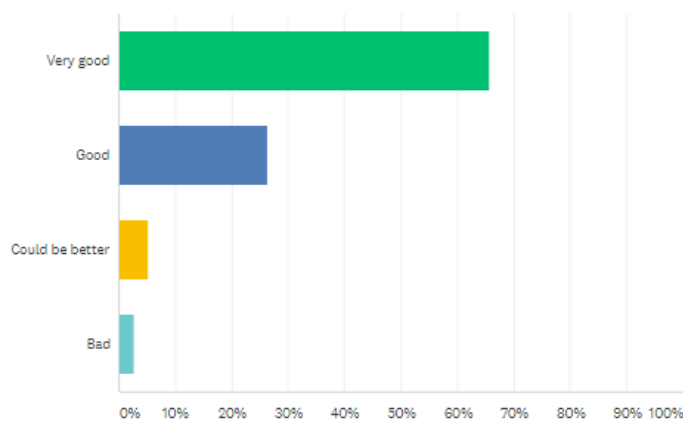

ANSWER CHOICES	RESPONSES
Very good	42.11% 16
Good	31.58% 12
Could be better	23.68% 9
Bad	2.63% 1
TOTAL	38

Comments (0)

Q5

Customize Export

How would you describe the guest-host cooperation?

Answered: 38 Skipped: 0