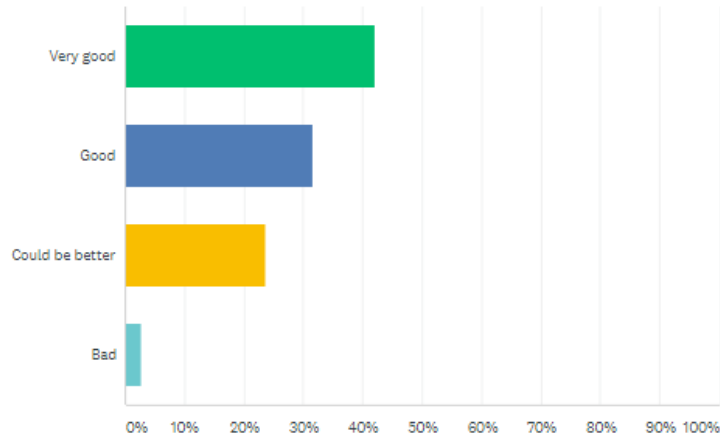

Q3

Customize

Export

Were the activities useful for the project?

Answered: 38 Skipped: 0

| ANSWER CHOICES | RESPONSES | |
|-------------------|-----------|-----------|
| ▼ Very useful | 57.89% | 22 |
| ▼ Quite useful | 42.11% | 16 |
| ▼ Not very useful | 0.00% | 0 |
| ▼ Not at all | 0.00% | 0 |
| TOTAL | | 38 |

Comments (1)

Q4

Customize Export

How would you rate the organization of the activities in Bari?

Answered: 38 Skipped: 0

| ANSWER CHOICES | RESPONSES |
|-----------------|-----------|
| Very good | 42.11% 16 |
| Good | 31.58% 12 |
| Could be better | 23.68% 9 |
| Bad | 2.63% 1 |
| TOTAL | 38 |