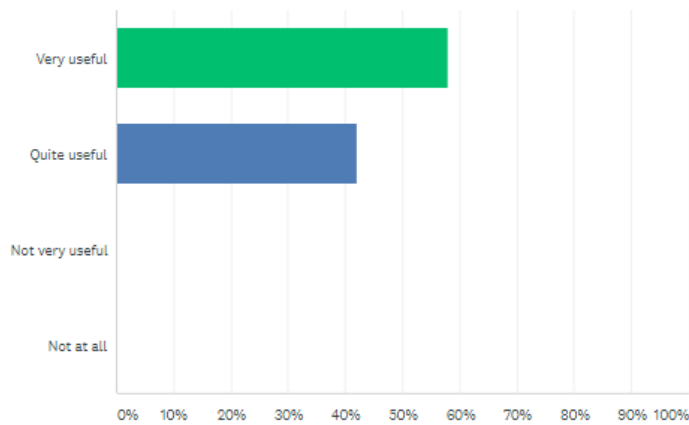

Q2

Customize

Export

Are you a student or a teacher?

Answered: 38 Skipped: 0

| ANSWER CHOICES | RESPONSES | |
|----------------|-----------|-----------|
| ▼ Student | 68.42% | 26 |
| ▼ Teacher | 31.58% | 12 |
| TOTAL | | 38 |

Q3

Customize

Export

Were the activities useful for the project?

Answered: 38 Skipped: 0

| ANSWER CHOICES | RESPONSES | |
|-------------------|-----------|-----------|
| ▼ Very useful | 57.89% | 22 |
| ▼ Quite useful | 42.11% | 16 |
| ▼ Not very useful | 0.00% | 0 |
| ▼ Not at all | 0.00% | 0 |
| TOTAL | | 38 |