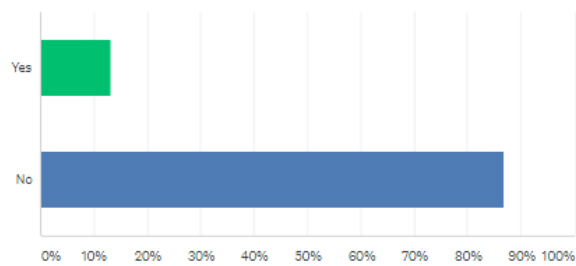

Comments (0)

Q6

Customize

Export

What did you like most during your stay in Bari?

Answered: 38 Skipped: 0

| ANSWER CHOICES | RESPONSES |
|------------------------|-----------|
| Socializing activities | 44.74% 17 |
| Food | 21.05% 8 |
| Accommodation | 7.89% 3 |
| Excursions | 26.32% 10 |
| TOTAL | 38 |

Comments (0)

Q7

Customize

Export

Did you have any problems during your stay in Bari?

Answered: 38 Skipped: 0

| ANSWER CHOICES | RESPONSES |
|----------------|-----------|
| Yes | 13.16% 5 |
| No | 86.84% 33 |
| TOTAL | 38 |