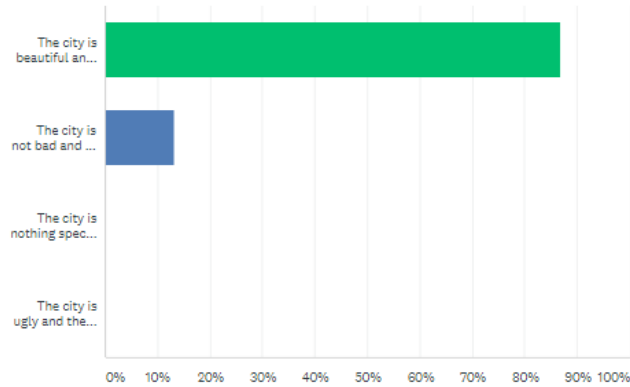

Comments (0)

Q7

Customize

Export

Did you have any problems during your stay in Bari?

Answered: 38 Skipped: 0

| ANSWER CHOICES | RESPONSES |
|----------------|-----------|
| Yes | 13.16% 5 |
| No | 86.84% 33 |
| TOTAL | 38 |

Comments (0)

Q8

Customize Export

What are your impressions about Bari and the people you have met?

Answered: 38 Skipped: 0

| ANSWER CHOICES | RESPONSES |
|---|-----------|
| ▼ The city is beautiful and the people are nice and friendly | 86.84% 33 |
| ▼ The city is not bad and the people are quite nice | 13.16% 6 |
| ▼ The city is nothing special and the people are quite detached | 0.00% 0 |
| ▼ The city is ugly and the people are narrowminded | 0.00% 0 |
| TOTAL | 38 |