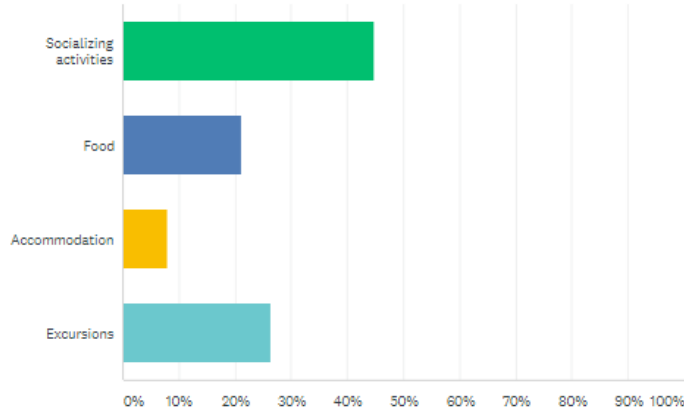

Comments (0)

Q6

Customize

Export

What did you like most during your stay in Bari?

Answered: 38 Skipped: 0

| ANSWER CHOICES | RESPONSES |
|------------------------|-----------|
| Socializing activities | 44.74% 17 |
| Food | 21.05% 8 |
| Accommodation | 7.89% 3 |
| Excursions | 26.32% 10 |
| TOTAL | 38 |

Comments (0)

Q7

Customize

Export

Did you have any problems during your stay in Bari?

Answered: 38 Skipped: 0

| ANSWER CHOICES | RESPONSES |
|----------------|-----------|
| Yes | 13.16% 5 |
| No | 86.84% 33 |
| TOTAL | 38 |